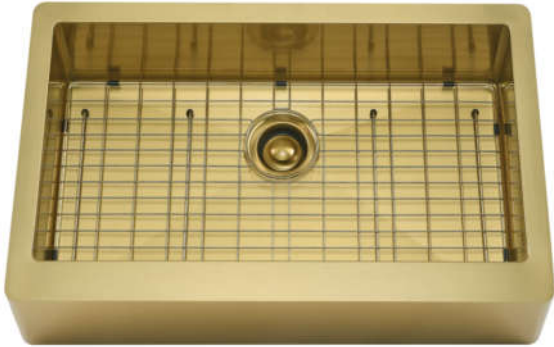

27" ADELPHIA GOLD SINGLE BOWL FARMER SINK KIT

Cat. No
FSSSB2002K-GS

garbage disposal not included

Features:

- ▶ 16 gauge stainless steel
- ▶ Coating and pads for sound insulation
- ▶ Coated with PVD Gold finish
- ▶ The interior bowl features a shimmering textured finish
- ▶ Template included
- ▶ Rim width is 1-1/2"
- ▶ Includes matching wire grid
- ▶ Includes matching 3-1/2" strainer
- ▶ Gold garbage disposal is available at an additional cost **#55722-GS**

GS Gold Stainless

W: 27"
D: 20"
H: 10-1/2"

***Please do NOT cut hole without
template or actual product.**

Interior Dimensions:

Basin Interior: 24" W x 16" D
Basin Depth: 10"

Dimensions of fixture are nominal and may vary within the range of tolerances established by ANSI Standard A112.19.2. Dimensions and specifications subject to change without notice.