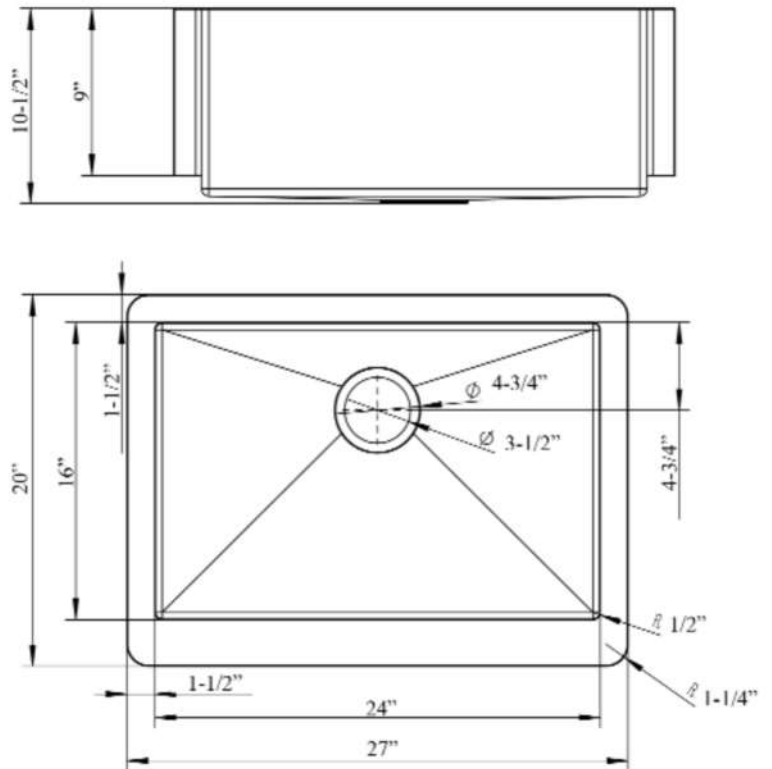

27" ADELPHIA GOLD SINGLE BOWL FARMER SINK KIT

Cat. No
FSSSB2002K-GS

garbage disposal not included

Features:

- ▶ 16 gauge stainless steel
- ▶ Coating and pads for sound insulation
- ▶ Coated with PVD Gold finish
- ▶ The interior bowl features a shimmering textured finish
- ▶ Template included
- ▶ Rim width is 1-1/2"
- ▶ Includes matching wire grid
- ▶ Includes matching 3-1/2" strainer
- ▶ Gold garbage disposal is available at an additional cost **#55722-GS**

GS Gold Stainless

W: 27"
D: 20"
H: 10-1/2"

***Please do NOT cut hole without
template or actual product.**

Interior Dimensions:

Basin Interior: 24" W x 16" D
Basin Depth: 10"

Dimensions of fixture are nominal and may vary within the range of tolerances established by ANSI Standard A112.19.2. Dimensions and specifications subject to change without notice.